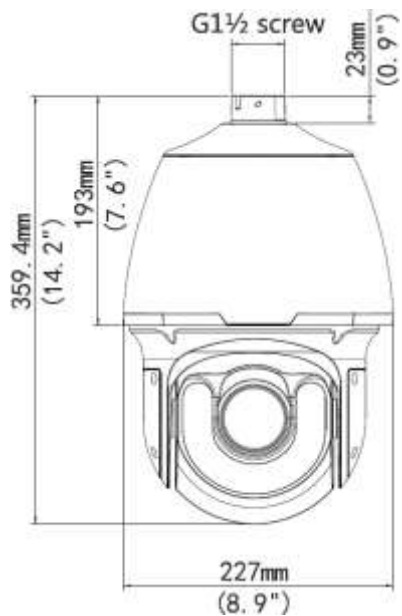

Dimensions

Zhejiang Uniview Technologies Co., Ltd.

Building No.10, Wanlun Science Park, Jiangling Road 88, Binjiang District, Hangzhou, Zhejiang, China (310051)

Email: overseasbusiness@uniview.com; globalsupport@uniview.com

<http://www.uniview.com>

©2019 Zhejiang Uniview Technologies Co., Ltd. All rights reserved.

*Product specifications and availability are subject to change without notice.