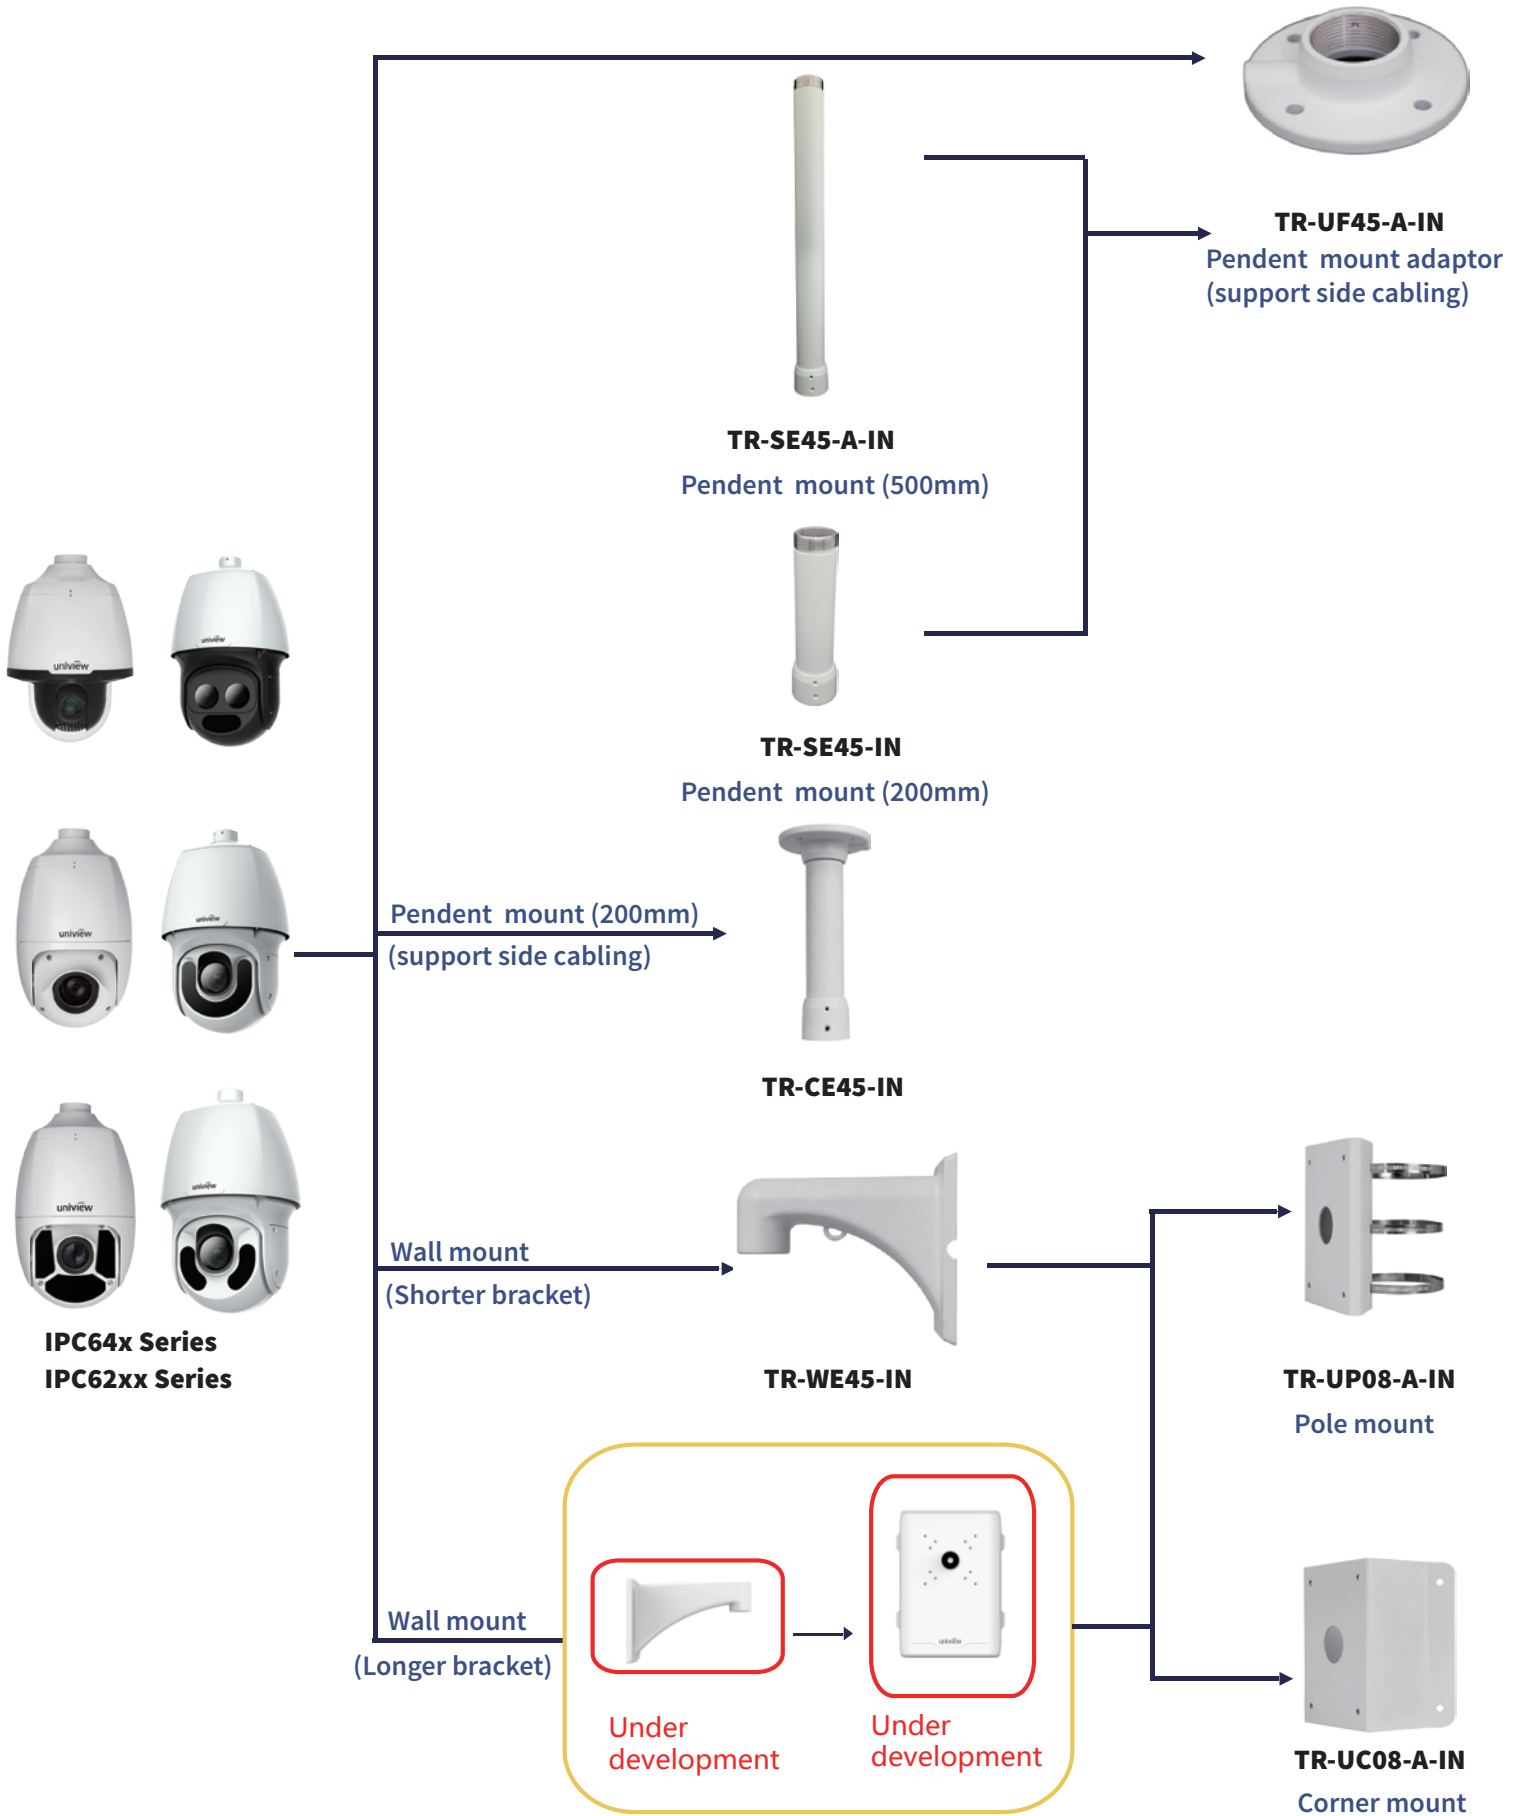

Uniview Installation Guide

IP Camera Accessories Installation Guide

Version: V 1.6
Date: 2015-07

Box Camera Mount

Bullet Camera Mount

IPC23XX/24X series

IPC21XX/22X series

IPC22XX series

TR-UP06-A-IN

TR-JB07-IN

Indoor pendent mount

Wall mount

TR-UM06-A-IN

TR-WM06-C-IN

Outdoor PTZ camera mount

Indoor PTZ camera mount