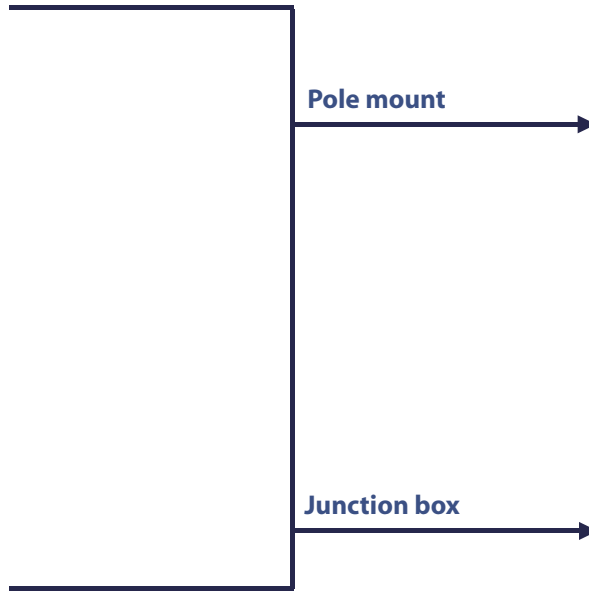

Uniview Installation Guide

IP Camera Accessories Installation Guide

Version: V 1.6
Date: 2015-07

Box Camera Mount

Bullet Camera Mount

IPC23XX/24X series

IPC21XX/22X series

IPC22XX series