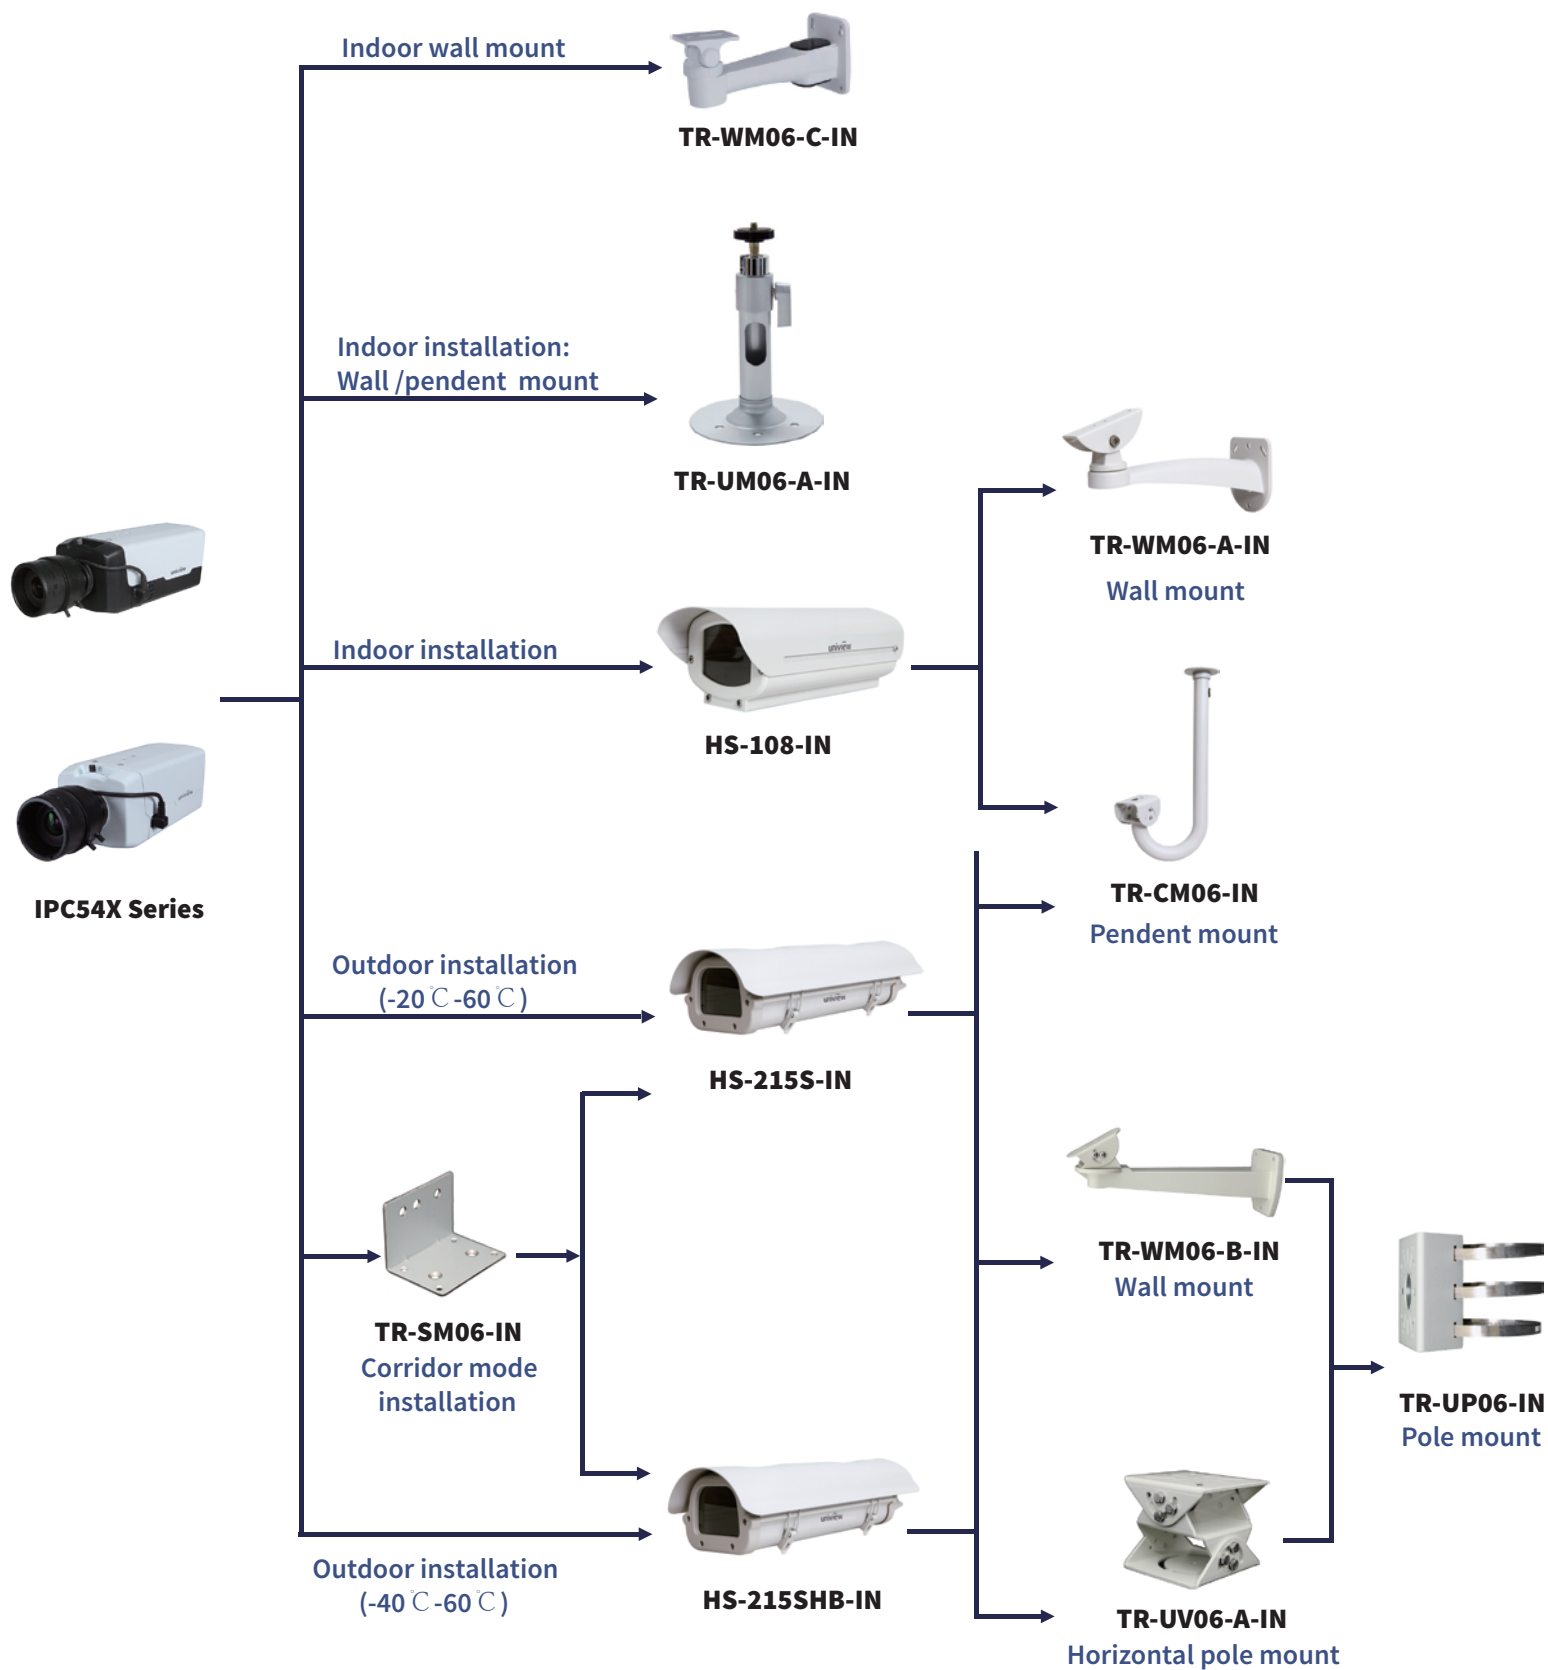

Uniview Installation Guide

IP Camera Accessories Installation Guide

Version: V 1.6
Date: 2015-07

Box Camera Mount

Bullet Camera Mount

IPC23XX/24X series

IPC21XX/22X series

IPC22XX series

TR-UP06-A-IN

TR-JB07-IN

Indoor pendent mount

Wall mount

TR-UM06-A-IN

TR-WM06-C-IN

Outdoor PTZ camera mount

Indoor PTZ camera mount